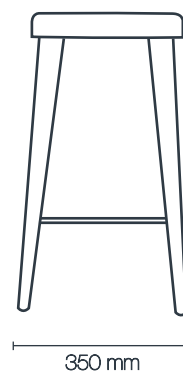

dauidshaw

www.davidshaw.co.nz

arthur barstool

pictured as breakfast height

arthur barstool

Simple, elegant, timeless design, the Arthur barstool is a great compliment to any décor. Easy to use, tuck away, also suitable for commercial use, with a solid Oak frame. Call us for more information.

measurements

| | |
|-------|---------------------|
| Chair | L 350mm |
| | D 350mm |
| | H (seat) 680mm (01) |
| | H (seat) 770mm (02) |

dimensions:

Leg information:
Leg: Frame
Colour: Black Wash

designed + made in new zealand