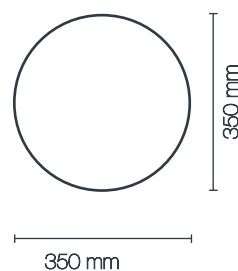

dauidshaw

www.davidshaw.co.nz

arthur barstool

pictured as breakfast height

arthur barstool

Simple, elegant, timeless design, the Arthur barstool is a great compliment to any décor. Easy to use, tuck away, also suitable for commercial use, with a solid Oak frame. Call us for more information.

measurements

| | |
|-------|---------------------|
| Chair | L 350mm |
| | D 350mm |
| | H (seat) 680mm (01) |
| | H (seat) 770mm (02) |

dimensions:

Leg information:
Leg: Frame
Colour: Black Wash

designed + made in new zealand