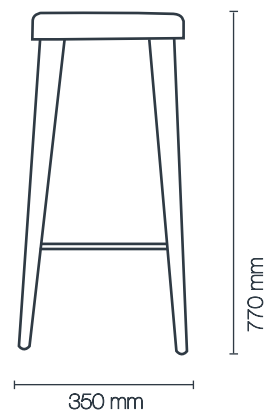

dauidshaw

www.davidshaw.co.nz

arthur barstool

pictured as breakfast height

arthur barstool

Simple, elegant, timeless design, the Arthur barstool is a great compliment to any décor. Easy to use, tuck away, also suitable for commercial use, with a solid Oak frame. Call us for more information.

measurements

| | |
|-------|---------------------|
| Chair | L 350mm |
| | D 350mm |
| | H (seat) 680mm (01) |
| | H (seat) 770mm (02) |

dimensions:

Leg information:
Leg: Frame
Colour: Black Wash

designed + made in new zealand