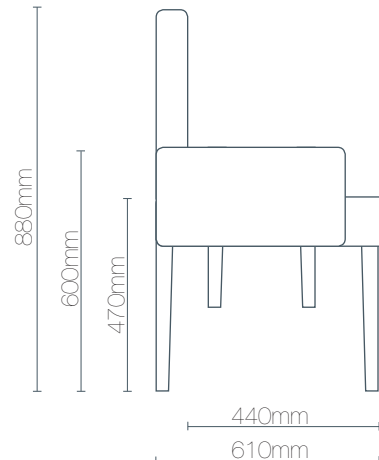

## measurements

L Carver 600mm  
L Armless 530mm  
D 610mm  
D (seat) 440mm  
H (back) 880mm  
H (arm) 600mm  
H (seat) 470mm

## dimensions:

Leg information:  
Leg: Frame  
Colour : Wenge

designed + made in new zealand