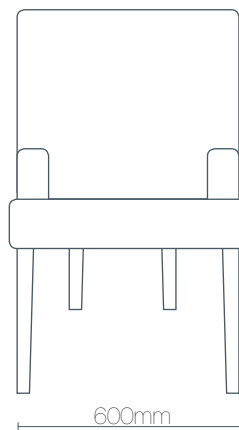

dimensions:

Leg information:
Leg: Frame
Colour : Wenge

designed + made in new zealand