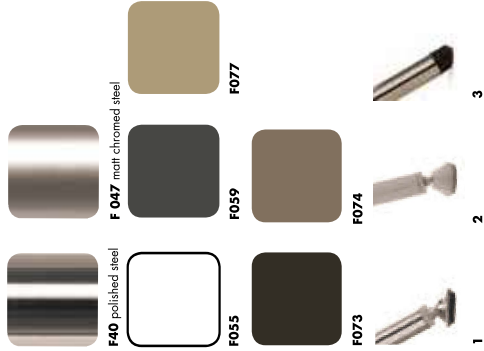

906.11	Sedia con gambe in legno Chair with wooden legs	h	h	h	h	h	h	h	h	h	Kg	CBM	
		87	55	40	53	47	53	47	53	47	10	x1	0.404

906.81	Base in pressatura di alluminio Base in die casting aluminium	h	h	h	h	h	h	h	h	h	Kg	CBM	
		87	55	40	53	47	53	47	53	47	12.5	x1	0.404

technical info

shell in "soft touch"

steel legs

wooden legs

aluminium lacquered colours

lucky_906
soft touch

906.11

906.21