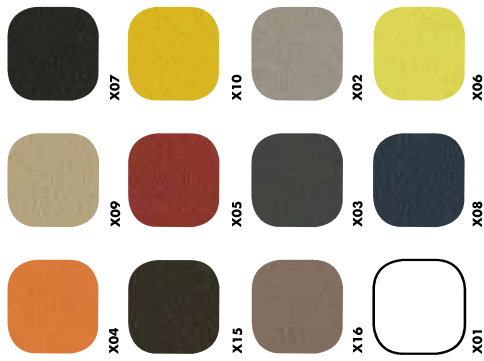

906.01	Sedia con gambe in metallo Chair with metal legs	h	h	h	h	h	h	h	h	h	Kg	CBM	
		87	55	40	53	47	53	47	53	47	10	x1	0.404

906.21	Sedia con gambe in legno Chair with wooden legs	h	h	h	h	h	h	h	h	h	Kg	CBM	
		87	55	40	53	47	53	47	53	47	10	x1	0.404

906.11	Sedia con gambe in legno Chair with wooden legs	h	h	h	h	h	h	h	h	h	Kg	CBM	
		87	55	40	53	47	53	47	53	47	10	x1	0.404

906.81	Base in pressatura di alluminio Base in die casting aluminium	h	h	h	h	h	h	h	h	h	Kg	CBM	
		87	55	40	53	47	53	47	53	47	12.5	x1	0.404

technical info

shell in "soft touch"