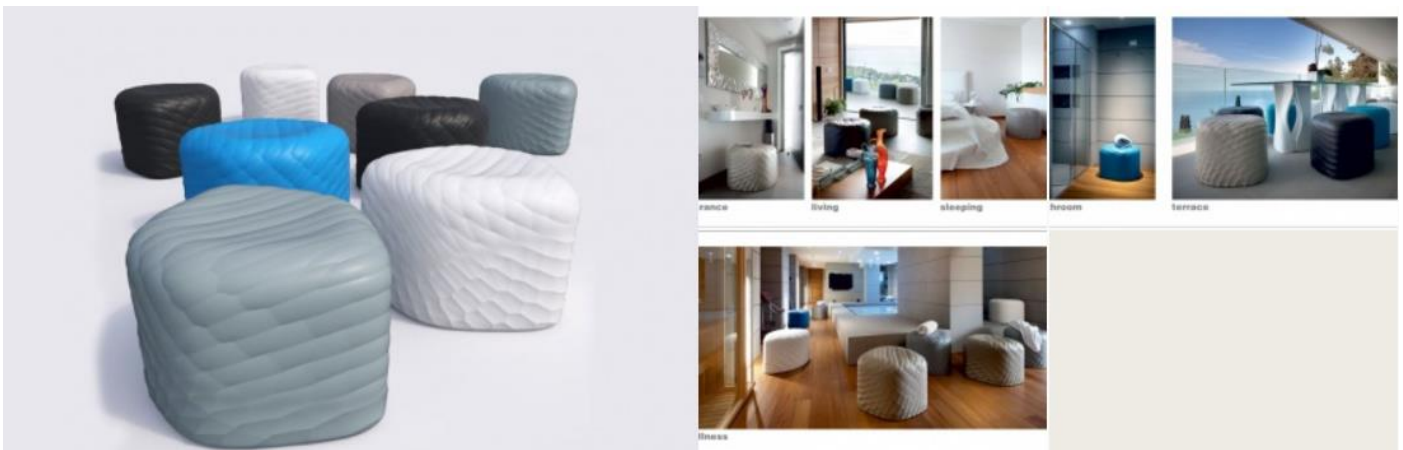

davidshaw

RIVER STONE POUF 903.00

The 3D design of the external part of river stone gives the product a particular touch. This pouf that looks like a stone, gives a pleasant sensation of softness and comfort, it is very easy to move and is waterproof thanks to its compact external polyurethane surface.

There are no limits in the river stone application areas. In the private living it can be used as seat for the children room; as pouf for the bedroom or in the wardrobe or in bathroom as well as small and neutral stool beside the sofa. In the contract business, river stone offers a wide choice of possible applications: as small stool in the dressing room of a fashion store; as seating area in a modern shoe shop, as seating ensemble for children's birthday party rooms, for bars, cafeterias, wellness centers and also in the shopping malls, where people look for a short rest.

The material called Soft touch polyplus is a bi-component molded polyurethane. The product obtained in the mould are formed by a core in soft, flexible polyurethane and an external polyurethane skin, colored, compact and elastic.

The material is extremely resistant, waterproof and fire retardant. No inner metal structure is requested. This NON TOXIC and 100% HYGIENIC material can be used also outdoor.

Overall Length 660mm

Overall Depth 560mm

Overall Height 440mm

Seat Depth 560mm