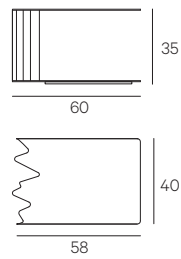

Be-Mine Coffee Table

Be-Mine Coffee Table . 30 x 60 x 51 H

Be-Mine Coffee Table. 40 x 60 x 35 H

Structure

Mullion in sandcasting Brass,
base and top in Shine Brass 0,5 cm thick.

DIMENSIONS

30 cm x 60 cm x 51 cm h
40 cm x 60 cm x 35 cm h

Struttura

Struttura in ottone con fusione a terra,
piani in ottone lucico sp. 0,5 cm.

DIMENSIONI

30 cm x 60 cm x 51 cm h
40 cm x 60 cm x 35 cm h