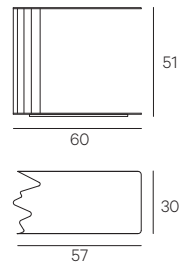

Be-Mine Coffee Table

Be-Mine Coffee Table . 30 x 60 x 51 H

Be-Mine Coffee Table. 40 x 60 x 35 H

Structure

Mullion in sandcasting Brass,
base and top in Shine Brass 0,5 cm thick.

DIMENSIONS

30 cm x 60 cm x 51 cm h
40 cm x 60 cm x 35 cm h

Struttura

Struttura in ottone con fusione a terra,
piani in ottone lucico sp. 0,5 cm.

DIMENSIONI

30 cm x 60 cm x 51 cm h
40 cm x 60 cm x 35 cm h