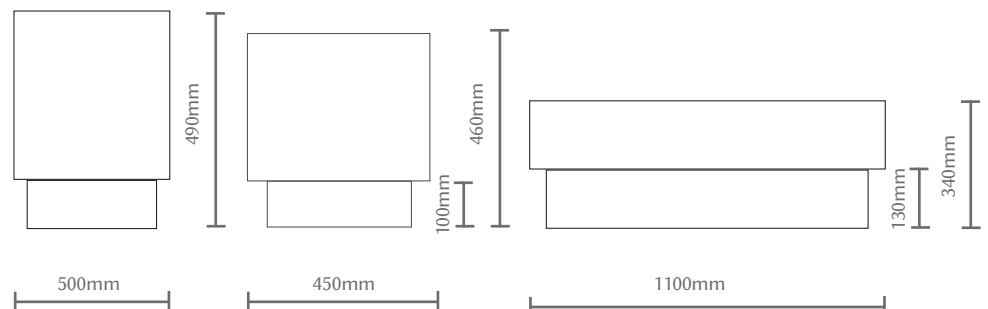

classique

brooklyn coffee/side tables

brooklyn coffee/side tables

The Brooklyn coffee tables are available in three shapes and sizes with a variety of finishes. The perfect way to add a contemporary touch to any home, Brooklyn carefully walks the line between modern and classic, representing the aesthetic that Classique has become known for. The mix of metal resin offers a very industrial/commercial application while offering a softness with form and balance.

measurements

Coffee Table		Side Square Table	
R	1100 mm	L/D	450 mm
H	340 mm	H	460 mm
Plinth H	130 mm	Plinth H	100 mm
Side Round Table			
R	500 mm		
H	490 mm		
Plinth H	100 mm		

dimensions

Base: MDF with Metal Resin
Finish: Bronze Smooth
Top: Hessian Finish
Colour: Black Copper