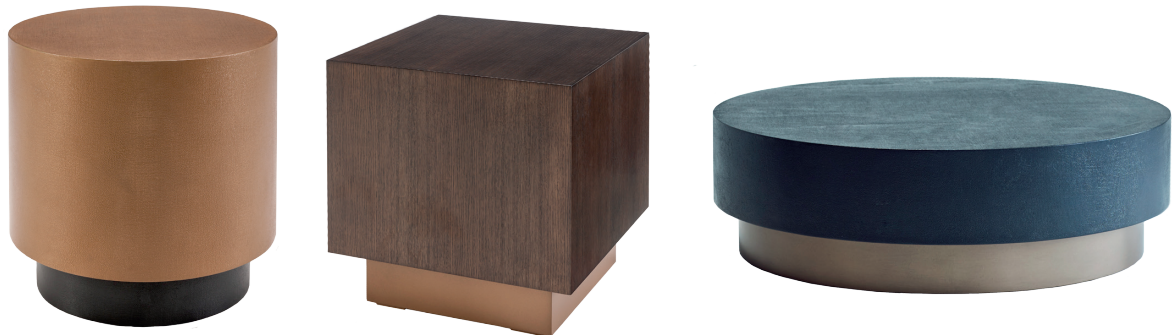

classique

brooklyn coffee/side tables

brooklyn coffee/side tables

The Brooklyn coffee tables are available in three shapes and sizes with a variety of finishes. The perfect way to add a contemporary touch to any home, Brooklyn carefully walks the line between modern and classic, representing the aesthetic that Classique has become known for. The mix of metal resin offers a very industrial/commercial application while offering a softness with form and balance.

measurements

Coffee Table		Side Square Table	
R	1100 mm	L/D	450 mm
H	340 mm	H	460 mm
Plinth H	130 mm	Plinth H	100 mm
Side Round Table			
R	500 mm		
H	490 mm		
Plinth H	100 mm		

dimensions

Base: MDF with Metal Resin
Finish: Bronze Smooth
Top: Hessian Finish
Colour: Black Copper