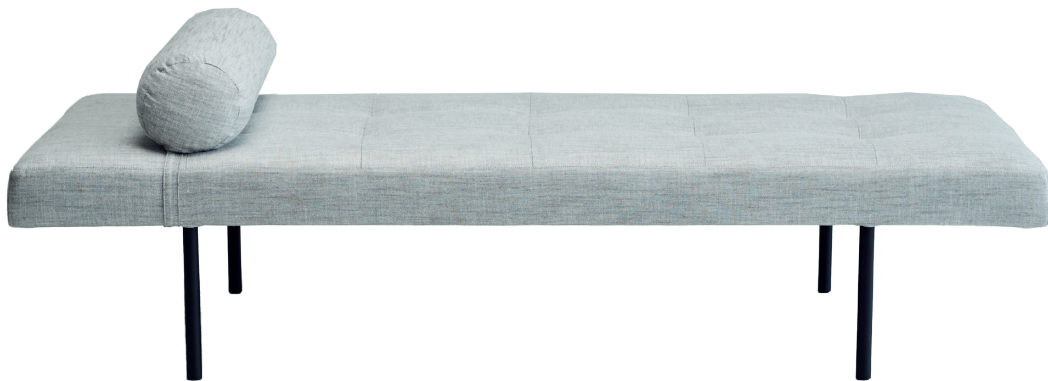

emilee ottoman

pictured as ottoman

emilee ottoman

Understated elegance is always timeless. With the combination of memory foam on the seat allows for added comfort. The Bolster has a Velcro on the base for easy removal. With blind buttoning on the top is in keeping with the clean elegant lines of this design.

measurements

| | |
|----------|---------|
| L | 1820 mm |
| D | 820 mm |
| H (Seat) | 400 mm |

dimensions:

Leg Information: Frame
Leg Colour/ Frame: Matt Black
Height: 275mm H