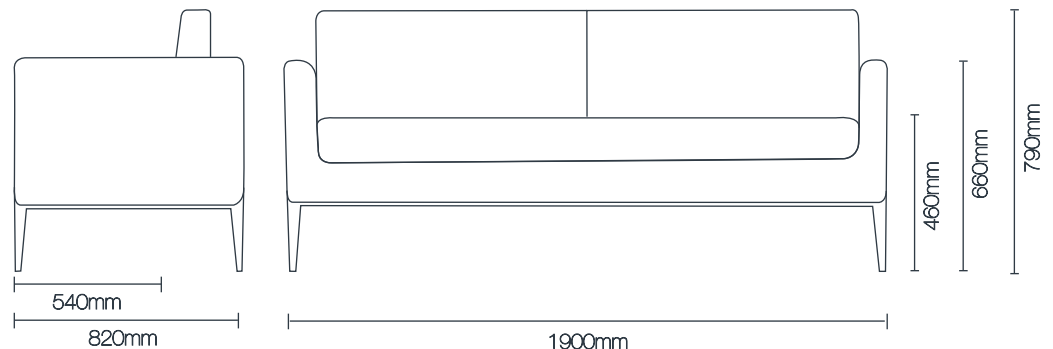

germaine settee

pictured as 2.5 seater

germaine settee

Perfect for small spaces, commercial and apartments, the Germaine settee offers not only a simplistic design but also a very compact comfortable seating. High Density Foam is used to complete the clean, effortless look without compromising the comfort.

measurements

Chair	L 750mm
2.0 Seater	L 1600mm
2.5 Seater	L 1900mm
3.0 Seater	L 2200mm

D	820mm
D (seat)	540mm
H (seat)	460mm
H (back)	790mm
H (arm)	660mm

specifications:

Leg information:
Leg: Metal Plinth
Colour: Matt Black

3.0 Seater: 2200mm / 2.5 Seater: 1900mm / 2.0 Seater: 1600mm / Chair: 750mm