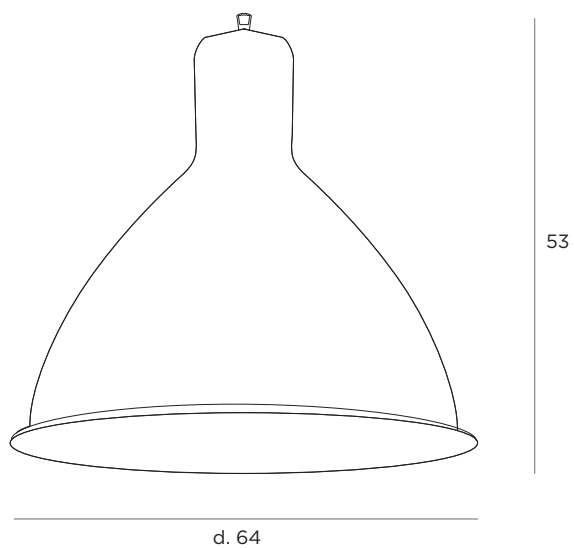

HANGAR

Ispirata alle lampade delle officine meccaniche, Hangar viene riproposta da De Castelli in ottone lucido.

Inspired to the lamps of the mechanic's workshop, Hangar has been proposed by De Castelli in polished brass.

FINITURE / FINISHES

Ottone lucido

Polished brass

Interno verniciato
bianco opaco

*internal part white
matt lacquered*

7,5 kg

0,25 m³