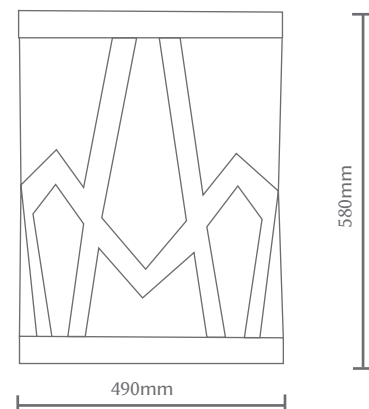

classique

insite side table

pictured as

insite side table

Created with different textures and woods this side table offers a lightness for elegance. The base is made from MDF wood with the top being American Oak Veneer. The 30% gloss lacquer finishing offers a simplicity to an integrate design.

measurements

L 490mm
D 490mm
H 580mm

dimensions

Wood: MDF side / American Oak Top
Colour: Black
Finish: 30% gloss

designed + made in new zealand