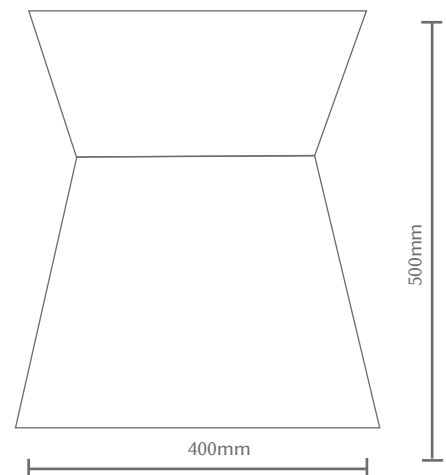

classique

jayden

pictured as side table

jayden

This side table looks solid however as always in design looks can be deceiving. A new technology called Oak Art Sawn offers a rough rustic texture only available in this veneer. This side table is a perfect way to mix up designs with texture to suit the ever-growing eclectic mix which is being sought after currently.

measurements

L 400mm
D 400mm
H 500mm

dimensions

Wood: Oak Art Sawn Veneer
Colour: Smokey Walnut
Finish: Soft touch

designed + made in new zealand