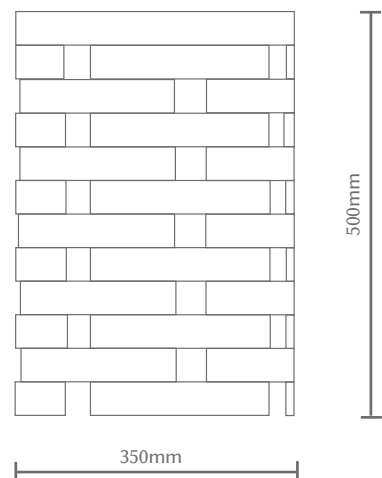

## macy side table

*pictured as side table*

### macy side table

Solid American Oak curved pieces built together to create this solid side table. Options for finishes are up to your discretion however due to the curved nature of this design we are unable to bespoke this piece

### measurements

R 350mm  
H 500mm

### dimensions

Wood: Solid American Oak  
Colour: 10% clear

designed + made in new zealand