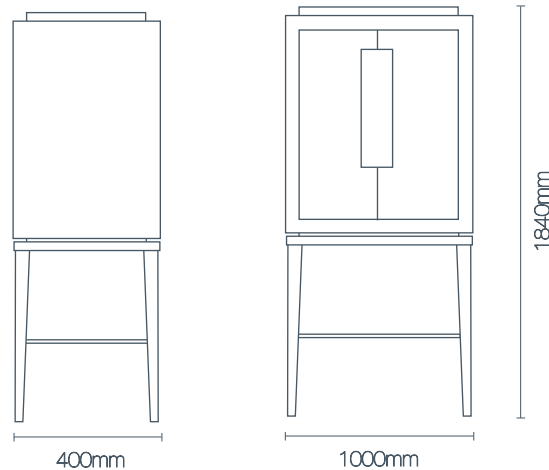

dauidshaw

www.davidshaw.co.nz

designed by *James Salmond*

madison cocktail cabinet

madison cocktail cabinet

There is more than meets the eye to this clever design from James Salmond. Internal glass slider shelf which tips the sensor light, allows the glamour of this piece to speak for itself. Subtle finishes with Burr Walnut doors with complimentary lacquered wood to give texture to a very special piece.

measurements

L 1000mm
D 400mm
H 1840mm

dimensions:

designed + made in new zealand