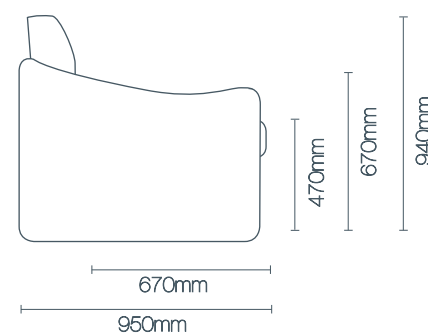

measurements

2.0 seater	1860mm
2.5 seater	2060mm
3.0 seater	2260mm
	D 950mm
	D (seat) 560mm
	H (back) 940mm
	H (arm) 670mm
	H (seat) 470mm

dimensions:

Leg information:
Leg: Glide
Height: 38mm
Colour: Black

2.0 Seater: 1860mm / 2.5 Seater: 2060mm / 3.0 Seater: 2260mm

designed + made in new zealand