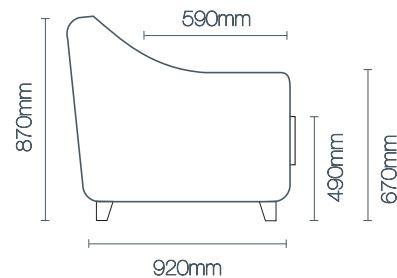

measurements

2 Seater:	L 1580mm D 920mm H 870mm H (seat) 490mm D (seat) 590mm
2.25 Seater:	L 1750mm
2.5 Seater:	L 2050mm

dimensions:

Leg Information:
Number: 44
Height: 140mm
Leg Colour: Saddle

2 Seater: 1580mm / 2.25 Seater: 1750mm / 2.5 Seater: 2050mm