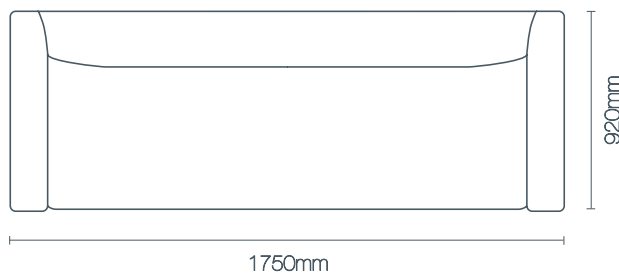

montclare

montclare

Seat cushioning is the new david shaw luxury seating foam. Seating is webbed. Back zig zag sprung for optimum lumbar support then covered with luxury foam and tetron, arms have double layered foam and tetron. The sofa comes standard with two large feather filled scatters.

measurements

2 Seater:	L 1580mm D 920mm H 870mm H (seat) 490mm D (seat) 590mm
2.25 Seater:	L 1750mm
2.5 Seater:	L 2050mm

dimensions:

Leg Information:
Number: 44
Height: 140mm
Leg Colour: Saddle

2 Seater: 1580mm / 2.25 Seater: 1750mm / 2.5 Seater: 2050mm