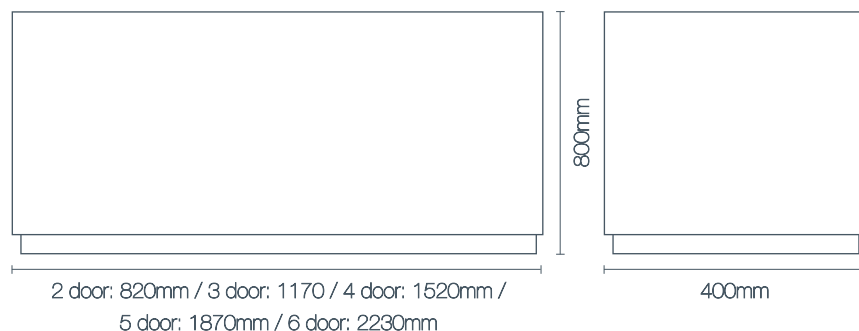

measurements

L (2 door) 820mm
L (3 door) 1170mm
L (4 door) 1520mm
L (5 door) 1870mm
L (6 door) 2230mm
D 400mm
H 800mm

dimensions:

designed + made in new zealand