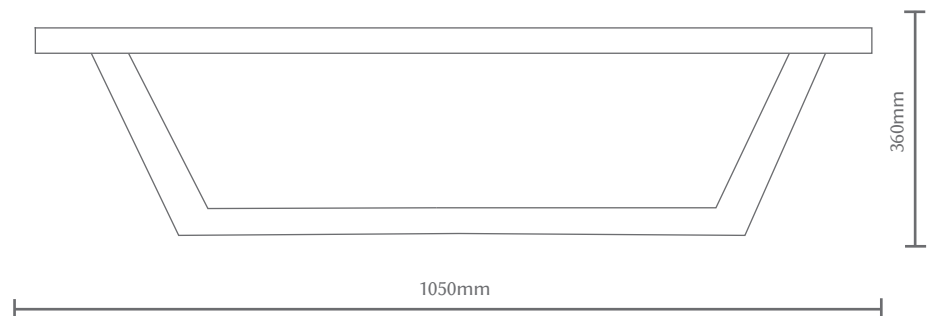

classique

roma coffee table

pictured as side table

roma

With the sleek Burr Elm Veneer top this design lends itself to be placed in the most sophisticated areas or in any deserving room. The base is made from steel which has been powder coated black. This design offers a contemporary feel with the elegant leg detail and mitred top.

measurements

R 1050mm
H 360mm

dimensions

Top Wood: Burr Elm Veneer
Colour: Natural
Base: Metal
Colour: Black powder coat

designed + made in new zealand