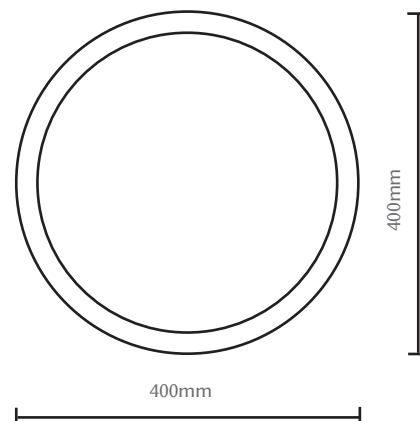

measurements

400mm Round
600mm Round
800mm Round

dimensions

Wood: MDF
Colour: Ironsand

designed + made in new zealand