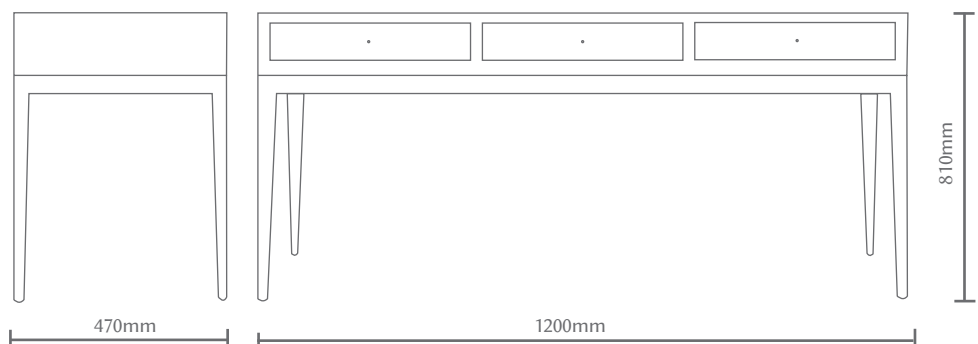

### measurements

3 drawers	L 1800mm D 470mm H 810mm
2 drawers	L 1200mm D 470mm H 810mm

### dimensions

Top:  
Wood: MDF  
Colour/finish: high gloss white

Base:  
Wood: European Beach  
Colour/finish: stained 30%  
gloss black

designed + made in new zealand