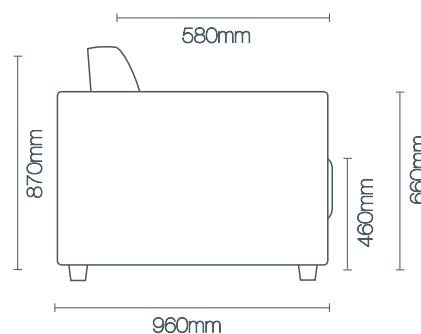

Option with or without arms

Extended length 2130 mm

### measurements

2.5 seater	L 1995mm
	D 960mm
	D (seat) 580mm
	H (back) 870mm
	H (arm) 660mm
	H (seat) 460mm

### dimensions:

Leg information:  
Height: 60mm  
Leg: Glide – Black only

designed + made in new zealand