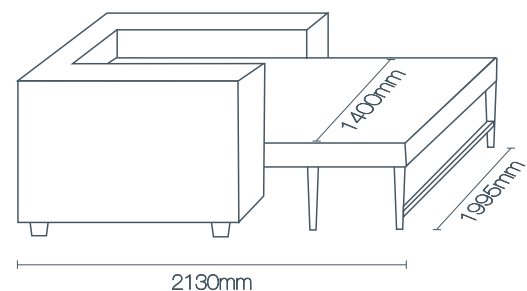

Option with or without arms

Extended length 2130 mm

### measurements

2.5 seater	L 1995mm
	D 960mm
	D (seat) 580mm
	H (back) 870mm
	H (arm) 660mm
	H (seat) 460mm

### dimensions:

Leg information:  
Height: 60mm  
Leg: Glide – Black only

designed + made in new zealand