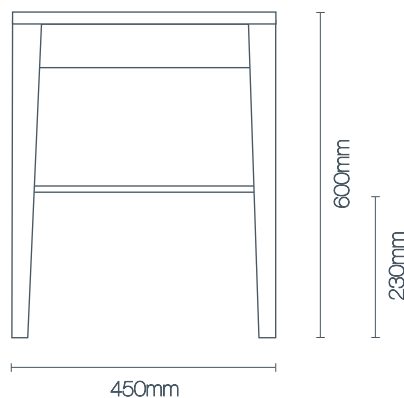

davidshaw

www.davidshaw.co.nz

stiletto table

designed by *James Salmon*

stiletto table

Simple, classic with details that result in an elegant side, coffee or console table. The legs are recessed inside to give an elegant look, please view image for this detail. The Stiletto is made from solid timber and can be stained to your clients requirements.

measurements

L 450mm
D 450mm
H 600mm
H (shelf) 230mm

dimensions:

designed + made in new zealand