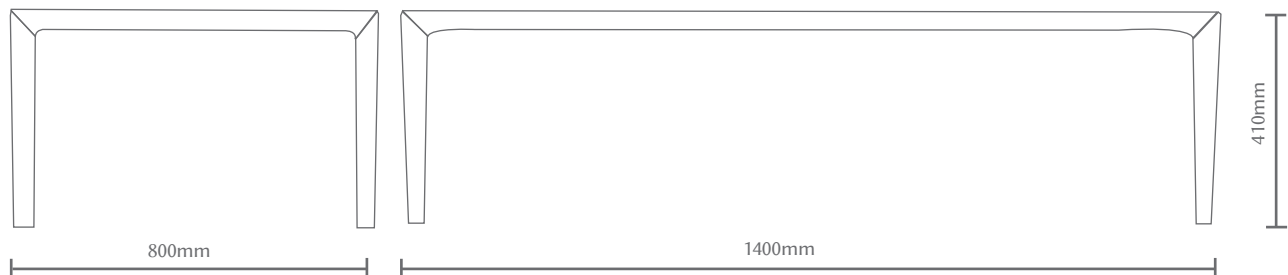

measurements

L 1400mm
D 800mm
H 410mm

dimensions

Wood: American Walnut
Colour: Clear 10% natural
Finish: Metalier Bronze Snakeskin

designed + made in new zealand