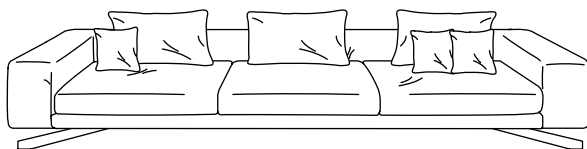

X-ONE SOFA

Structure

Multilayered Norwegian pine.

Padding

Back and arm rests: cover fabric 100% white cotton.

Filler: 50% goose down and 50% silicone flake, polyurethane T40 PK + T35 S.

Seat cushions: cover fabric 100% white cotton, inner fabric 65% polyester 35% cotton.

Filler: 100% goose and duck down, polyurethane T40 PFM.

Back cushions: cover fabric resin-treated 100gr 100% white cotton, inner fabric 65% polyester 35% cotton.

Filler: 50% goose down and 50% silicone flake, polyurethane T40 TD.

Metal Base

Hand burnished black steel base made using traditional techniques.

DIMENSIONS

110 cm x 70 cm

H seat: 37 cm

H base: 14 cm

Struttura

Multistrato di conifera norvegese.

Basamento Metallo

Acciaio brunito nero a mano secondo le tecniche tradizionali.

DIMENSIONI

110 cm x 70 cm

H seduta: 37 cm

H base: 14 cm

Two seater sofa . Divano 2 posti 220

Two seater element Lh-Rh . Elemento 2 posti 190 Sx-Dx