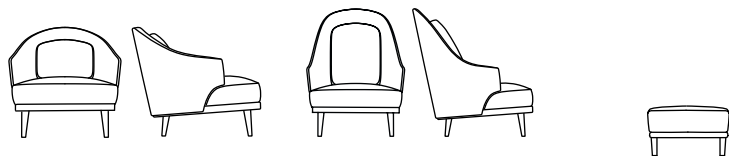

BELLINI

design: markus kerker design

Maße cm

Sessel
BW-105-1000

Hochlehnsessel
BW-105-1001

Hocker
BW-105-2000

Dimensions cm

Easy chair
BW-105-1000

High-back chair
BW-105-1001

Stool
BW-105-1000

	Easy chair BW-105-1000	High-back chair BW-105-1001	Stool BW-105-1000
Breite/Width	75	75	64
Tiefe/Depth	95	105	64
Höhe/Height	78	100	40
Sitzbreite/Seat width	55	55	64
Sitztiefe/Seat depth	53	53	64
Sitzhöhe/Seat height	42	42	40

Maße cm

Sofa 2/67,5
BW-105-3000

Sofa 2/80
BW-105-3001

Sofa 2/92,5
BW-105-3002

Sofa 2/105
BW-105-3003

Dimensions cm

Sofa 2/67,5
BW-105-3000

Sofa 2/80
BW-105-3001

Sofa 2/92,5
BW-105-3002

Sofa 2/105
BW-105-3003

	Sofa 2/67,5 BW-105-3000	Sofa 2/80 BW-105-3001	Sofa 2/92,5 BW-105-3002	Sofa 2/105 BW-105-3003
Breite/Width	159	183	207	231
Tiefe/Depth	98	98	98	98
Höhe/Height	79	79	79	79
Sitzbreite/Seat width	135	160	185	210
Sitztiefe/Seat depth	56	56	56	56
Sitzhöhe/Seat height	42	42	42	42

Modell mit einer organischen Außenschale und einem elegant wirkender Untergestell.
Wahlweise mit Keder lieferbar (innerhalb einer Preisgruppe preisgleich)

Sessel/Hochlehnsessel/Sofas

Sitz: Kreuzgurtung mit losem Kissen
Sitzkissen: Multilux KS
Rücken: loses Kissen Multilux

Hocker

Sitz: festgepolster, KS

Model with an organic outer shell and an elegant lower frame.
Optionally deliverable with piping (within price group no surcharge)

Easy chair/High-back chair/Sofas

Seat: upholstery webbing with loose cushion
Seat cushion: Multilux KS
Back: loose cushion, special inlet Multilux

Stool

Seat: fixed upholstered, special foam inlet