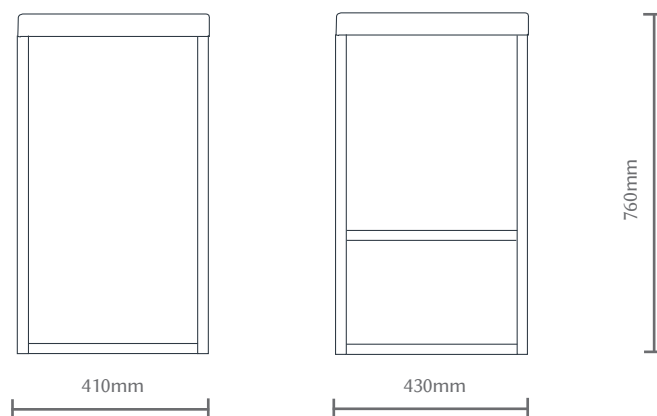

classique

harriet barstool

pictured as barstool 02 size (bar)

harriet barstool

Function, form, design with quality and stability we offer you the Harriet Barstool.
The Metal frame has a brass lacquer finish with the EDGE Stitching detail.
Looks fabulous in leather (as per the image) or with vinyl or fabric.
Call us for more information.

measurements

L 430mm
D 410mm
D (Seat) 410mm
H (Seat 01) 660mm
H (Seat 02) 760mm

dimensions

Leg Information:
Leg Colour: Brass Lacquer
Frame: Metal

designed + made in new zealand