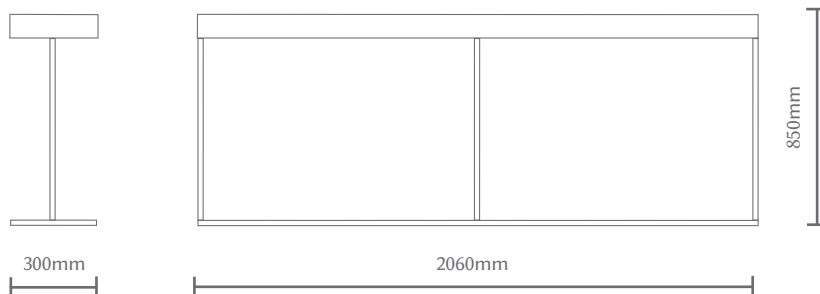

classique

harriet console

pictured as console table

harriet console

This console is a continuance of our Harriet barstool. There are two leg options – A1 as per image above, A2 with legs to the edge of the top. Call us for more information regarding finishes, sizes and options available.

measurements

L 2060mm
D 300mm
H 850mm

dimensions

Wood: Oat Art Planked
Colour: Black Wash
Base: Metal with Brass
Lacquered Finish

designed + made in new zealand