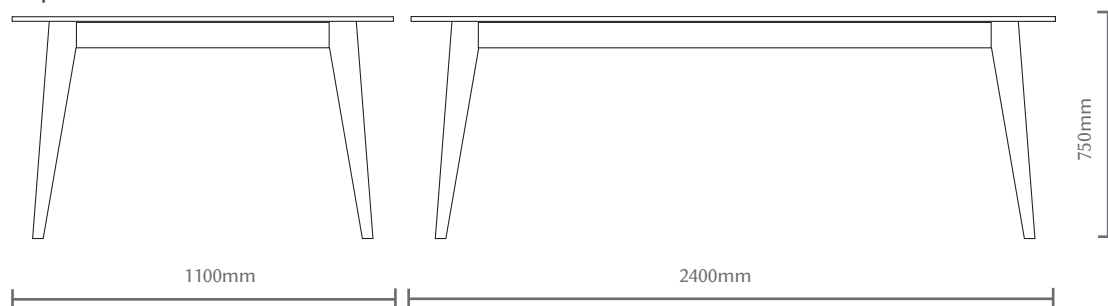

classique

isaac dining table

pictured as dining table

isaac dining table

Defined by not being a standard straight edged design the Isaac Dining Table has a boat shape top which offers a softening to your required space. The solid American Ash Top has been mitred to give an elegance without compromising its strength.

measurements

L 2400mm
D 1100mm
H 750mm

L 2000mm
D 1000mm
H 750mm

dimensions

Wood: American Ash Top
Colour: Nero Grey
Finish: 30% Gloss

designed + made in new zealand