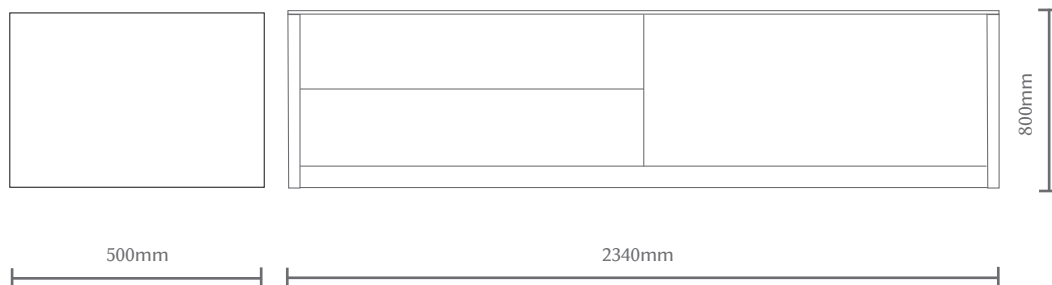

classique

mason sideboard cabinet

pictured as sideboard

mason entertainment / sideboard cabinet

The Mason cabinet offers many subtle details. For example, the narrow-fluted glass doors with internal classy bronze finish. Inside features LED lighting which is remote activated. The glass detail cannot be amended in size, however the wooden frame can be. Call us for more details.

measurements

L 2340mm
D 500mm
H 800mm

dimensions

Wood: Reconstructed Planked
Veneer
Colour: Charred

designed + made in new zealand