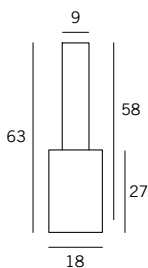

HENGE[®]

Product Sheet

Model

GHOST LIGHT

Dimmable pendant led lamp (energy efficiency index A), energy saving with warm light with downward pointing leds. Central element in resin, diameter 9 cm. Light diffuser in hand burnished brass using traditional techniques, diameter 18 cm. 2X5,3W - 350 Lm - 3000K.

Scheda Prodotto

Modello

GHOST LIGHT

Lampada sospensione a led GU10 (classe energetica tipo A), dimmerabile, basso consumo con luce calda rivolta verso il basso. Corpo centrale in resina diametro 9 cm con anello in ottone, diametro 18 cm. 2X5,3W - 350 Lm - 3000K

GHOST LIGHT

Design Massimo Castagna

Ghost Light

DIMENSIONS

Ø 18 - 9 cm x 63 h cm

2X5,3W - 350 Lm - 3000K

Standard overall height 180 cm

DIMENSIONI

Ø 18 - 9 cm x 63 h cm

2X5,3W - 350 Lm - 3000K

Sviluppo standard 180 cm