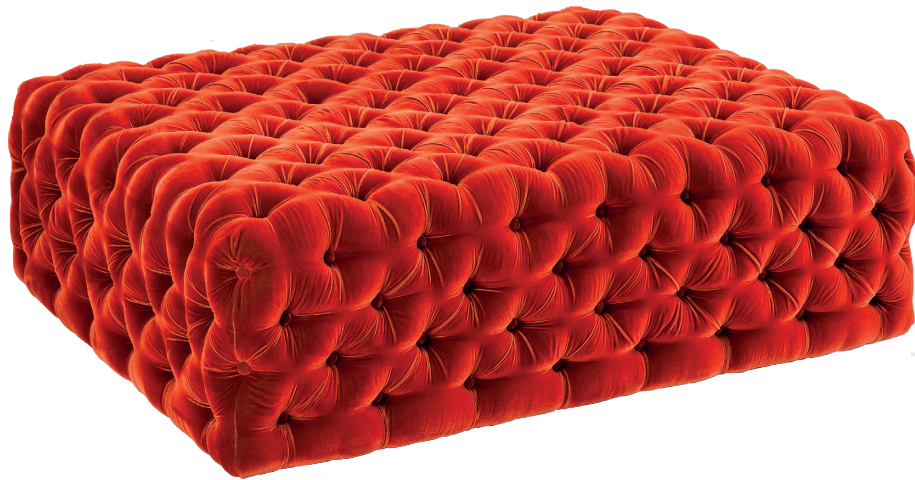

misha ottoman

pictured as ottoman

misha ottoman

Add a bit of glam to your project with the Misha Ottoman.
This design comes complete with diamond pleating which will maintain its beauty for years to come.

This design is only available in the dimensions listed.

measurements

L	1180 mm
D	880 mm
H (seat)	380 mm

dimensions:

Leg information:
Number: glide
Leg Colour: black only