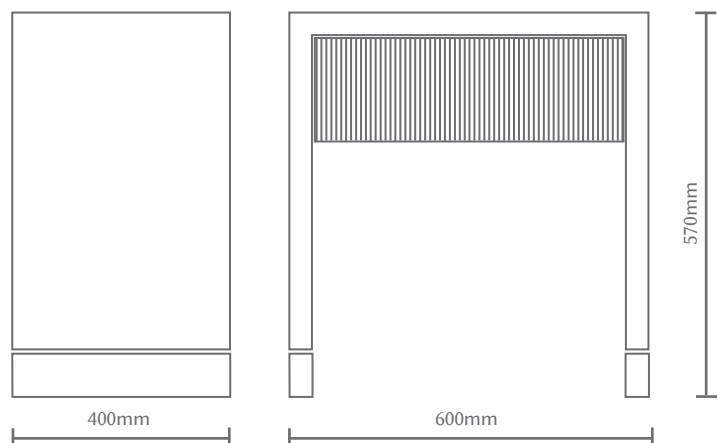

specifications

Wood: MDF Lacquered
Colour: Black
Finish: 50% gloss

designed + made in new zealand