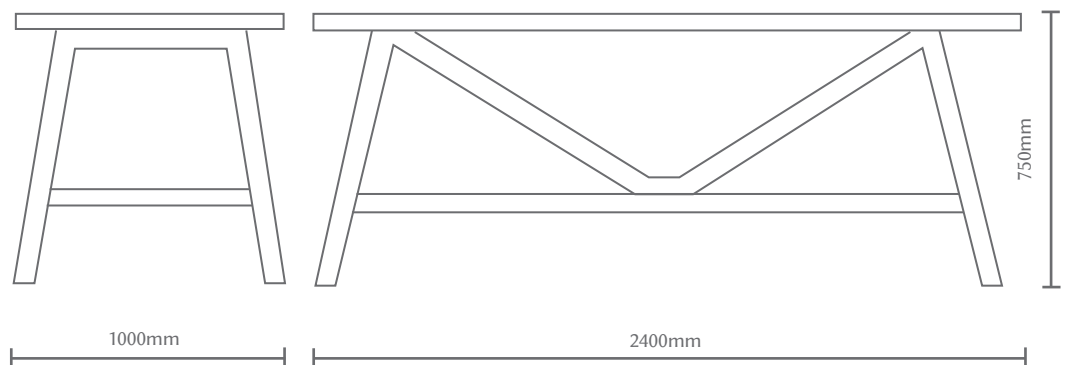

measurements

table	L 2400mm D 1000mm H 750mm
bench	L 2200mm D 350mm H 450mm

specifications

Wood: Solid American Ash
Colour: American Walnut
Finish: 10% matt

designed + made in new zealand