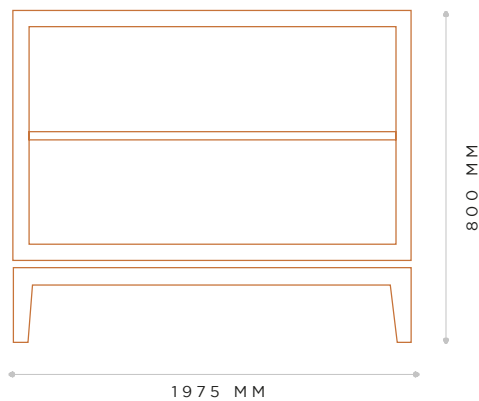

EARLE BEDSIDE

DESIGNED + MADE IN NEW ZEALAND

EARLE

Adopting the style of modern living, the generous Earle Bedside features dark lacquered finishes with expressive contrasting Aluminum Woven Clear drawer fronts atop the sleek tapered base.

MEASUREMENTS

FRONT