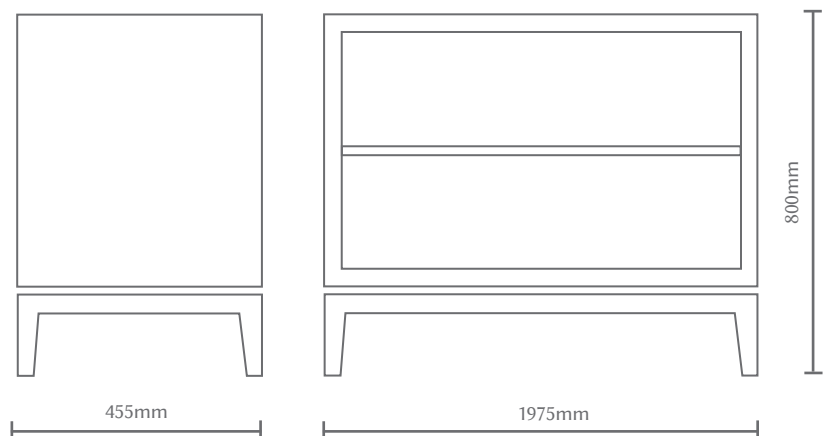

classique

earle - 2 drawer

pictured as bedside cabinet

earle

Adopting the style of modern living, the generous Earle Bedside features dark lacquered finishes with expressive contrasting SIBU Glas drawer fronts atop the sleek tapered base.

Contact us for more information.

measurements

L 700mm
D 430mm
H 570mm

specifications

Wood: MDF Lacquered
Colour: Black 50% gloss
Drawer Fronts: SIBU Glas Leguan Silver

designed + made in new zealand