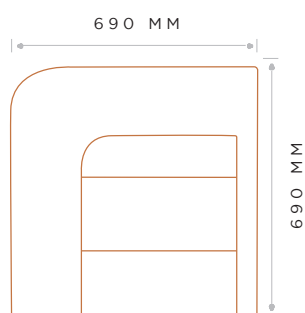

MEASUREMENTS

FRONT

SIDE

BACK

DESIGNED + MADE IN NEW ZEALAND