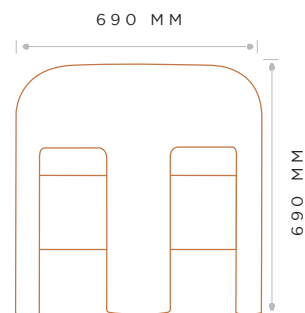

MEASUREMENTS

FRONT

SIDE

BACK

DESIGNED + MADE IN NEW ZEALAND