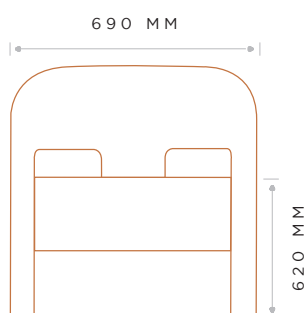

MEASUREMENTS

FRONT

SIDE

BACK

DESIGNED + MADE IN NEW ZEALAND