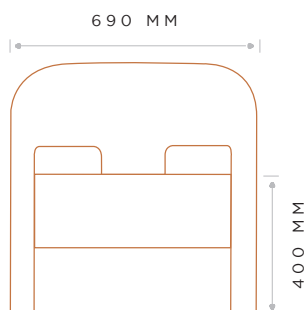

MEASUREMENTS

FRONT

SIDE

BACK

DESIGNED + MADE IN NEW ZEALAND