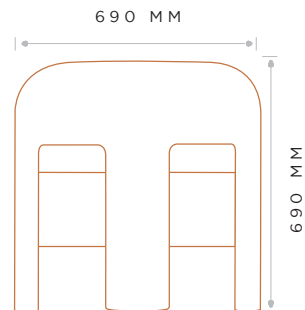

MEASUREMENTS

FRONT

SIDE

BACK

DESIGNED + MADE IN NEW ZEALAND