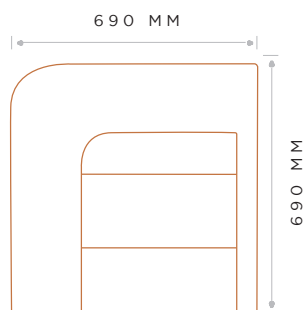

MEASUREMENTS

FRONT

SIDE

BACK

DESIGNED + MADE IN NEW ZEALAND