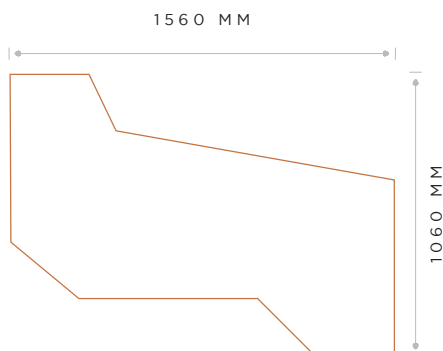

AUSTIN COFFEE TABLE

DESIGNED + MADE IN NEW ZEALAND

AUSTIN

Inspired from the mid-century, this coffee table adds a raw organic element to your space.

Creating a piece of art by adding different legs and reconstructing the top, Austin challenges the use of timber in an interesting way. Austin is a low table to create different levels in your living space.

MEASUREMENTS

TOP

SIDE

DESIGNED + MADE IN NEW ZEALAND

OPTIONS

NAME	WIDTH	LENGTH	HEIGHT
AUSTIN	1060 MM	1560 MM	310 MM

MAINTENANCE

It is recommended to spill cleans up immediately.