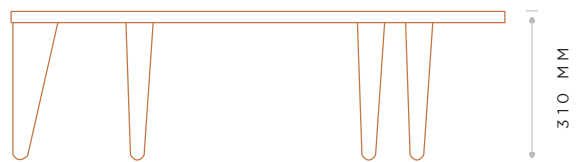

AUSTIN COFFEE TABLE

DESIGNED + MADE IN NEW ZEALAND

AUSTIN

Inspired from the mid-century, this coffee table adds a raw organic element to your space.

Creating a piece of art by adding different legs and reconstructing the top, Austin challenges the use of timber in an interesting way. Austin is a low table to create different levels in your living space.

MEASUREMENTS

TOP

SIDE

DESIGNED + MADE IN NEW ZEALAND

OPTIONS

NAME	WIDTH	LENGTH	HEIGHT
AUSTIN	1060 MM	1560 MM	310 MM

MAINTENANCE

It is recommended to spill cleans up immediately.