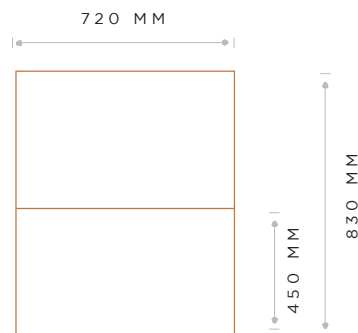

MEASUREMENTS

FRONT

SIDE

DESIGNED + MADE IN NEW ZEALAND

DIMENSIONS

LENGTH	DEPTH (FRAME)	HEIGHT (BACK)	DEPTH (SEAT)	HEIGHT (SEAT)
720 MM	900 MM	830 MM	600 MM	450MM

LEG INFORMATION:

LEG COLOUR/FRAME: Glide10mm Black