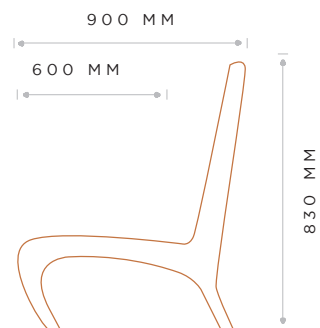

MEASUREMENTS

FRONT

SIDE

DESIGNED + MADE IN NEW ZEALAND

DIMENSIONS

LENGTH	DEPTH (FRAME)	HEIGHT (BACK)	DEPTH (SEAT)	HEIGHT (SEAT)
720 MM	900 MM	830 MM	600 MM	450MM

LEG INFORMATION:

LEG COLOUR/FRAME: Glide10mm Black