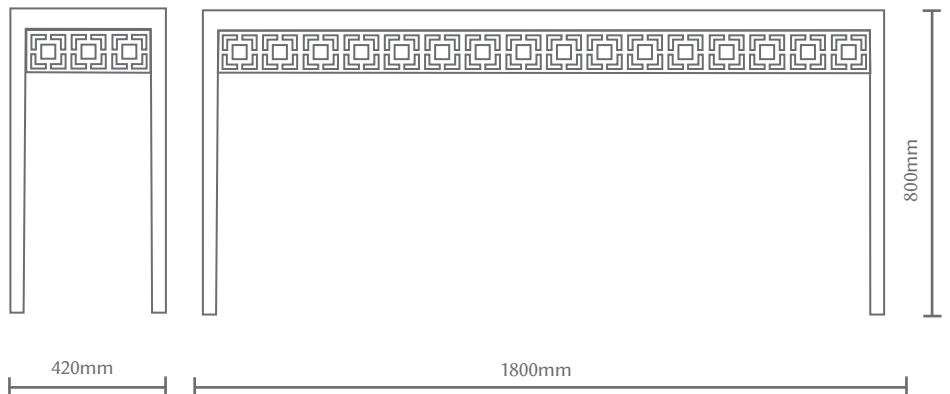

classique

cleo console

pictured as console

cleo

The Cleo Console featuring laser-cut pattern on Quarter Cut Oak frame adds subtle sophistication in the hallway, behind the sofa or in other hard-to-fill spaces.

Contact us for more information.

measurements

L 1800mm
D 420mm
H 800mm

specifications

Wood: Quarter Cut Oak
Colour: Stained Black

designed + made in new zealand