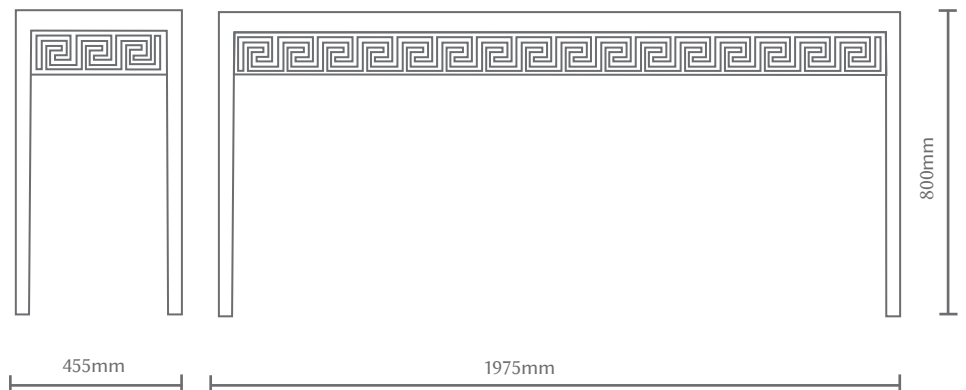

### helena

The Helena Console featuring laser-cut Greek key pattern on Quarter Cut Oak frame adds subtle sophistication in the hallway, behind the sofa or in other hard-to-fill spaces.

Contact us for more information.

### measurements

L 1975mm  
D 455mm  
H 800mm

### specifications

Wood: Quarter Cut Oak  
Colour: Stained Black

designed + made in new zealand