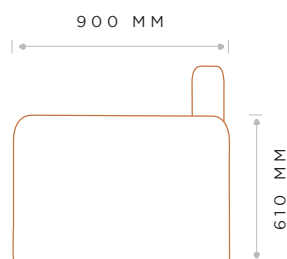

CAMDEN CHAIR

DESIGNED + MADE IN NEW ZEALAND

CAMDEN

A pure and uncompromisingly deep lounge that envelops you instantly, Camden's floating form has an understated softness from first allure.

With full memory foam encased by softly folded upholstery details, Camden demands attention and it fit with the needs of our ever-evolving world

MEASUREMENTS

SIDE

DESIGNED + MADE IN NEW ZEALAND