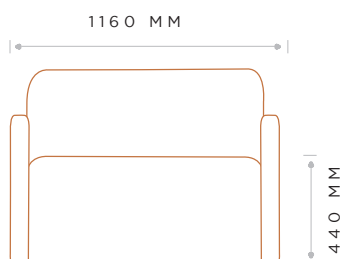

CAMDEN CHAIR

DESIGNED + MADE IN NEW ZEALAND

CAMDEN

A pure and uncompromisingly deep lounge that envelops you instantly, Camden's floating form has an understated softness from first allure.

With full memory foam encased by softly folded upholstery details, Camden demands attention and it fit with the needs of our ever-evolving world

MEASUREMENTS

FRONT