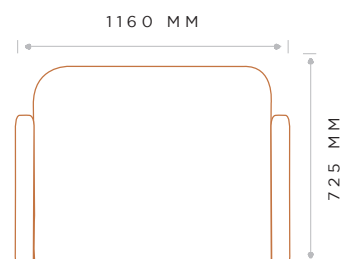

### MEASUREMENTS

FRONT

SIDE

BACK

DESIGNED + MADE IN NEW ZEALAND

## DIMENSIONS

---

LENGTH	DEPTH	HEIGHT(BACK)	HEIGHT (SEAT)	HEIGHT (ARM)
1160 MM	900 MM	725 MM	440 MM	610 MM

---

LEG INFORMATION:

LEG COLOUR/FRAME: Glide 60mm Black

---

## FABRIC

---

6M PLAIN  
6.5M PATTERN  
5.7 RAILROAD  
10.8 LEATHER

**LUMBAR (IF IN CONTRAST)**  
SIZE 700X200  
0.5M PLAIN  
0.75 RAILROAD  
0.95 LEATHER

---