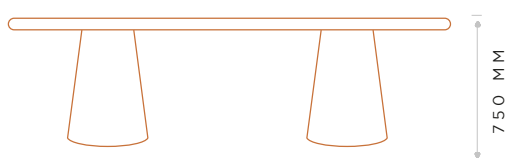

ONYX TABLE

DESIGNED + MADE IN NEW ZEALAND

ONYX

Dramatic dining table in quarter cut veneer or solid option.

The conical twin bases are executed in solid American Ash timber.

MEASUREMENTS

TOP

SIDE

DESIGNED + MADE IN NEW ZEALAND

DIMENSIONS

WIDTH	DEPTH	HEIGHT
3000 MM	1200 MM	750 MM
2800 MM	1200 MM	750 MM
2400 MM	1200 MM	750 MM

MAINTENANCE

It is recommended to spill cleans up immediately.

CARE

Use a light damp cloth
Do not use abrasive products, acid substances, wax and heavy polish or chemical aggressive solvents.