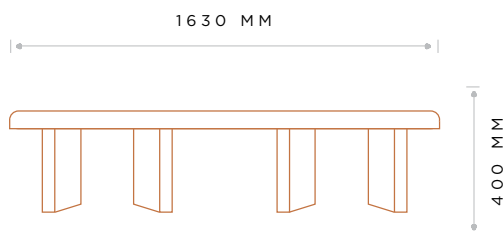

ARLO BENCH

DESIGNED + MADE IN NEW ZEALAND

Soft upholstered sectional bench juxtaposed in the angled timber and metal finished leg.

ARLO

MEASUREMENTS

FRONT

SIDE

DESIGNED + MADE IN NEW ZEALAND

DIMENSIONS

LENGTH	DEPTH	HEIGHT
1630 MM	400 MM	400 MM

LEG INFORMATION:

LEG COLOUR/FRAME: TIMBER, NERO GREY, METAL FINISH

FABRIC

1.5M PLAIN
3M PATTERN
2M RAILROAD
2.7SM LEATHER

MAINTENANCE

It is recommended to spill cleans up immediately.
Refer to Passport to Quality for additional care instructions.