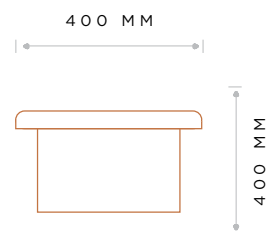

ARLO BENCH

DESIGNED + MADE IN NEW ZEALAND

Soft upholstered sectional bench juxtaposed in the angled timber and metal finished leg.

ARLO

MEASUREMENTS

FRONT

SIDE

DESIGNED + MADE IN NEW ZEALAND