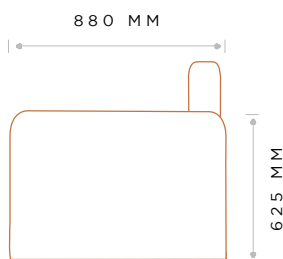

MEASUREMENTS

FRONT

SIDE

BACK

DESIGNED + MADE IN NEW ZEALAND

DIMENSIONS

LENGTH	DEPTH	HEIGHT(BACK)	HEIGHT (SEAT)	HEIGHT (ARM)
2440 MM	880 MM	730 MM	440 MM	625 MM

LEG INFORMATION:
PLINTH FRAME: Soft Black