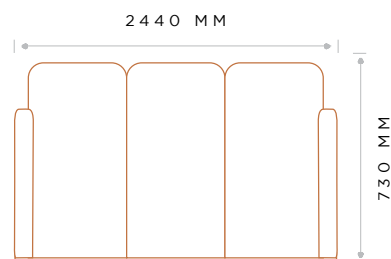

MEASUREMENTS

FRONT

SIDE

BACK

DESIGNED + MADE IN NEW ZEALAND

DIMENSIONS

LENGTH	DEPTH	HEIGHT(BACK)	HEIGHT (SEAT)	HEIGHT (ARM)
2440 MM	880 MM	730 MM	440 MM	625 MM

LEG INFORMATION:
PLINTH FRAME: Soft Black