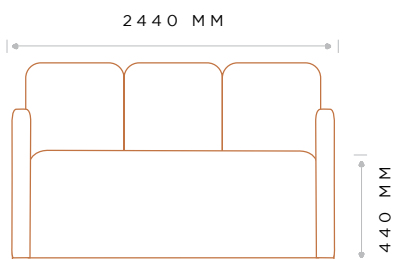

MEASUREMENTS

FRONT

SIDE

BACK

DESIGNED + MADE IN NEW ZEALAND

DIMENSIONS

LENGTH	DEPTH	HEIGHT(BACK)	HEIGHT (SEAT)	HEIGHT (ARM)
2440 MM	880 MM	730 MM	440 MM	625 MM

LEG INFORMATION:
PLINTH FRAME: Soft Black