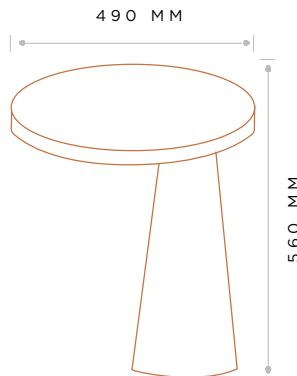

### MEASUREMENTS

800 CALCUTTA GOLD

550 LACQUER

490 TIMBER

490 TIMBER

DESIGNED + MADE IN NEW ZEALAND

## OPTIONS

	NAME	WIDTH	DEPTH	HEIGHT
	800 CALCUTTA GOLD	800 MM	700 MM	300 MM
	550 LAQUER	550 MM	550 MM	400 MM
	490 TIMBER	490 MM	490 MM	560 MM
	490 TIMBER	490 MM	490 MM	560 MM