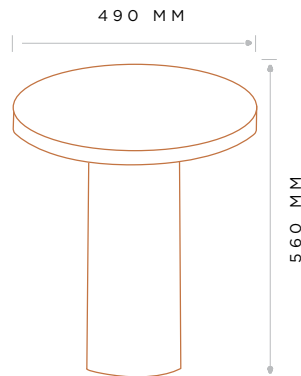

### MEASUREMENTS

800 CALCUTTA GOLD

550 LACQUER

490 TIMBER

490 TIMBER

DESIGNED + MADE IN NEW ZEALAND

## OPTIONS

	NAME	WIDTH	DEPTH	HEIGHT
	800 CALCUTTA GOLD	800 MM	700 MM	300 MM
	550 LAQUER	550 MM	550 MM	400 MM
	490 TIMBER	490 MM	490 MM	560 MM
	490 TIMBER	490 MM	490 MM	560 MM