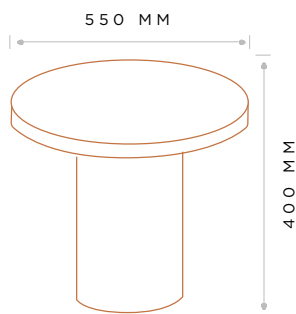

### MEASUREMENTS

800 CALCUTTA GOLD

550 LACQUER

490 TIMBER

490 TIMBER

DESIGNED + MADE IN NEW ZEALAND

## OPTIONS

	NAME	WIDTH	DEPTH	HEIGHT
	800 CALCUTTA GOLD	800 MM	700 MM	300 MM
	550 LAQUER	550 MM	550 MM	400 MM
	490 TIMBER	490 MM	490 MM	560 MM
	490 TIMBER	490 MM	490 MM	560 MM