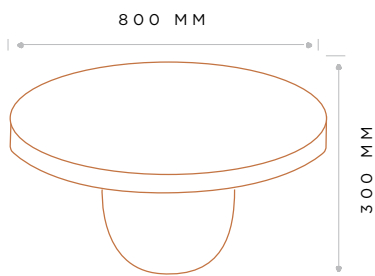

### MEASUREMENTS

800 CALCUTTA GOLD

550 LACQUER

490 TIMBER

490 TIMBER

DESIGNED + MADE IN NEW ZEALAND

## OPTIONS

	NAME	WIDTH	DEPTH	HEIGHT
	800 CALCUTTA GOLD	800 MM	700 MM	300 MM
	550 LAQUER	550 MM	550 MM	400 MM
	490 TIMBER	490 MM	490 MM	560 MM
	490 TIMBER	490 MM	490 MM	560 MM