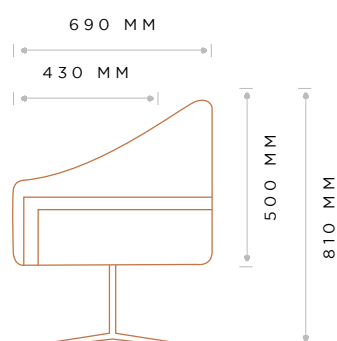

LENNOX SWIVEL CHAIR

DESIGNED + MADE IN NEW ZEALAND

LENNOX

Chair on self-correcting Swivel with architectural details from every angle like our Bowie Chair. Lennox features a 360 degree swivel on self-correcting base. Lennox's compact form makes it perfect for smaller spaces.

MEASUREMENTS

FRONT

SIDE

DESIGNED + MADE IN NEW ZEALAND

DIMENSIONS

LENGTH	DEPTH FRAME	DEPTH SEAT	HEIGHT SEAT	HEIGHT ARM	HEIGHT BACK
670 MM	690 MM	430 MM	500 MM	700 MM	810 MM

LEG INFORMATION: SELF-CORRECTING, 360 DEGREE SWIVEL BASE FROM ITALY
LEG COLOUR/FRAME: BLACK MATTE