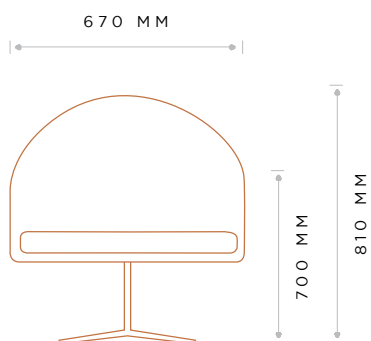

LENNOX SWIVEL CHAIR

DESIGNED + MADE IN NEW ZEALAND

LENNOX

Chair on self-correcting Swivel with architectural details from every angle like our Bowie Chair. Lennox features a 360 degree swivel on self-correcting base. Lennox's compact form makes it perfect for smaller spaces.

MEASUREMENTS

FRONT

SIDE

DESIGNED + MADE IN NEW ZEALAND

DIMENSIONS

LENGTH	DEPTH FRAME	DEPTH SEAT	HEIGHT SEAT	HEIGHT ARM	HEIGHT BACK
670 MM	690 MM	430 MM	500 MM	700 MM	810 MM

LEG INFORMATION: SELF-CORRECTING, 360 DEGREE SWIVEL BASE FROM ITALY
LEG COLOUR/FRAME: BLACK MATTE