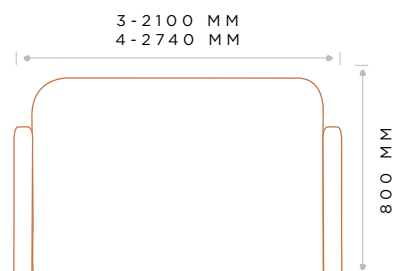

BACK

DESIGNED + MADE IN NEW ZEALAND