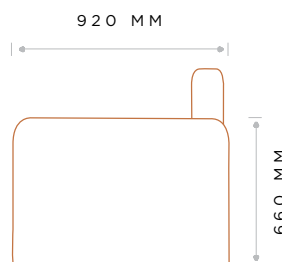

PABLO

Pablo is generous in scale with subtle detailing. Available in a 3 or 4 seater sofa.

MEASUREMENTS

FRONT

SIDE

BACK

DESIGNED + MADE IN NEW ZEALAND