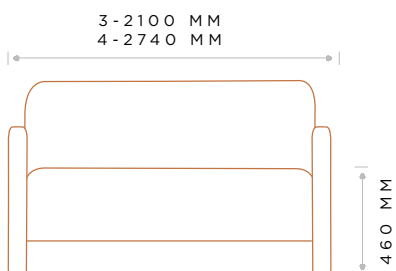

MEASUREMENTS

FRONT