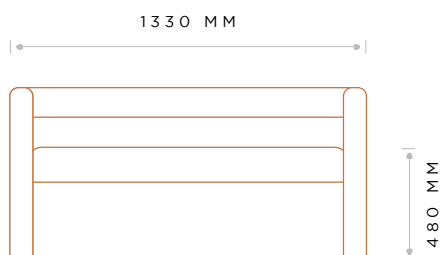

## MEASUREMENTS

FRONT

SIDE

DESIGNED + MADE IN NEW ZEALAND

## DIMENSIONS

---

LENGTH	DEPTH FRAME	HEIGHT BACK	DEPTH SEAT	HEIGHT ARM	HEIGHT SEAT
1330 MM	610 MM	730 MM	470 MM	730 MM	480 MM

---

LEG INFORMATION:

LEG COLOUR/FRAME: BLACK GLIDES

---