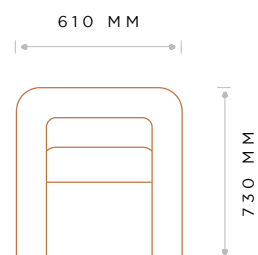

## MEASUREMENTS

FRONT

SIDE

DESIGNED + MADE IN NEW ZEALAND

## DIMENSIONS

---

LENGTH	DEPTH FRAME	HEIGHT BACK	DEPTH SEAT	HEIGHT ARM	HEIGHT SEAT
1330 MM	610 MM	730 MM	470 MM	730 MM	480 MM

---

LEG INFORMATION:

LEG COLOUR/FRAME: BLACK GLIDES

---

## FABRIC

---

3.5M PLAIN  
3.6M PATTERN  
3.5M RAILROAD

---