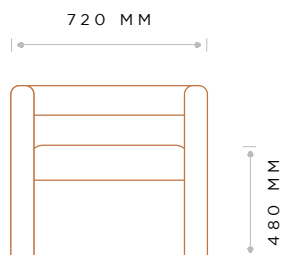

FRONT

SIDE

DESIGNED + MADE IN NEW ZEALAND

DIMENSIONS

LENGTH	DEPTH FRAME	HEIGHT BACK	DEPTH SEAT	HEIGHT ARM	HEIGHT SEAT
720 MM	610 MM	730 MM	470 MM	730 MM	480 MM

LEG INFORMATION:

LEG COLOUR/FRAME: BLACK GLIDES