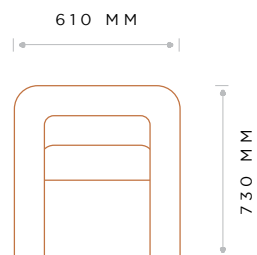

FRONT

SIDE

DESIGNED + MADE IN NEW ZEALAND

DIMENSIONS

LENGTH	DEPTH FRAME	HEIGHT BACK	DEPTH SEAT	HEIGHT ARM	HEIGHT SEAT
720 MM	610 MM	730 MM	470 MM	730 MM	480 MM

LEG INFORMATION:

LEG COLOUR/FRAME: BLACK GLIDES