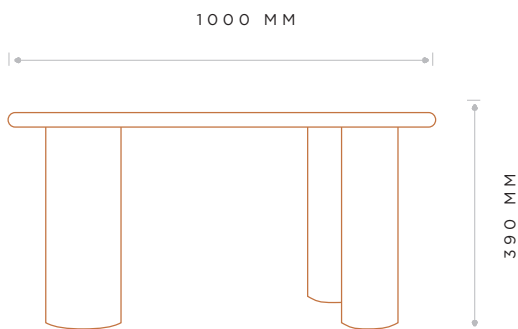

# LEMMY TABLES

DESIGNED + MADE IN NEW ZEALAND

LEMMY

Lemmy Porcelian Table soft curves nest beautifully around from every angle, each table is uniquely hand-turned with stone top. The timber has been sensitively textured and finished to feel alive and tactile.

## MEASUREMENTS

### KIDNEY SHAPE

## OPTIONS

---

NAME	WIDTH	DEPTH	HEIGHT
KIDNEY SHAPE	1000MM	700MM	390MM
CIRCLE SHAPE	400MM	400MM	480MM

---

FINISH: PORCELAIN PAONAZZO BIONDO TOP  
OUTDOOR TIMBER LEGS

---