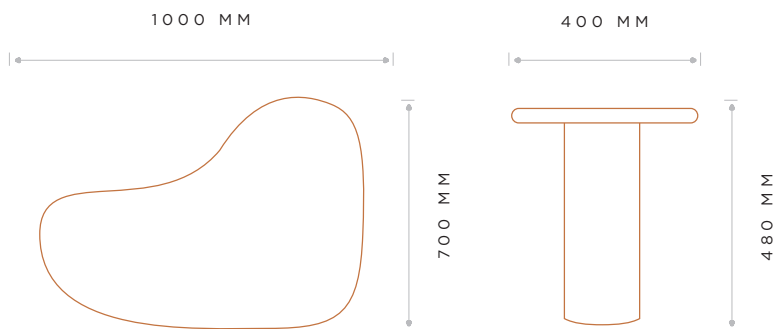

CIRCLE SHAPE

DESIGNED + MADE IN NEW ZEALAND